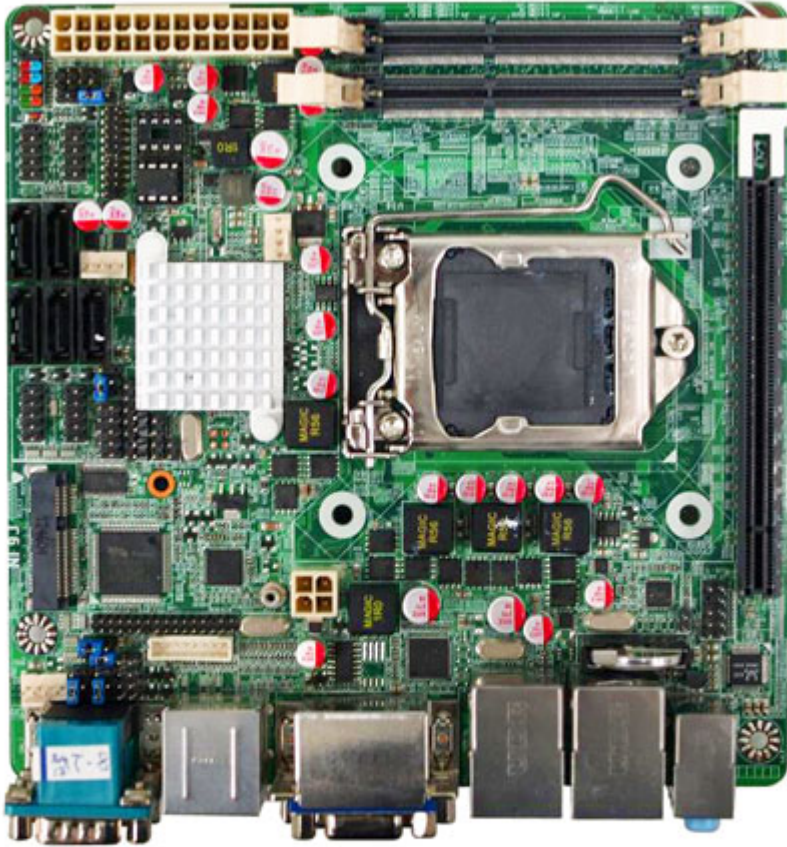

279.00 EUR
incl. 19% VAT, plus [shipping](#)

- Intel® Q87 Express Chipset
- Supports Intel LGA 1150 Socket Core™ i3, i5, i7 & Pentium Processors
- 2 * Dual Channel DDR3-1600/1333/1066 up to 16GB
- Intel 82574L & I217LM Gigabit LAN
- Intel Active Management Technology (iAMT 9.0)
- PCI Express x16 Slot
- Integrated 24-bit Dual Channel LVDS
- 5-ports SATA III 6Gb/s with RAID 0, 1, 5, 10 Support
- HDMI, DVI-D and VGA Video Outputs
- Built-in Watchdog Timer Technology
- Mini-ITX Form Factor (170mm x 170mm)

| | |
|---------------------------|---|
| • USB | Embedded 6 * USB 2.0/1.1 & 4 * USB 3.0 |
| • Special Features | Support ACPI S3 Support CPU Smart FAN Support Watch Dog |
| • Rear Panel I/O | 4 * USB 2.0/1.1 ports 2 * USB 3.0 ports 2 * RJ-45 ports 1 * HDMI port 2 * COM ports (COM2 RS232/422/485) 1 * DVI-D port 1 * VGA port 3 * Audio Phone Jack |
| • Internal I/O | 2 * USB 2.0/1.1 headers for 4 USB 2.0 ports 1 * USB 3.0 headers for 2 USB 3.0 ports 1 * PS2/KB header CPU /NB / Chassis Fan connectors 1 * GPIO header 1 * CIR header 1 * Chassis Intrusion header 1 * AUDIO header 1 * 24-pin & 4-pin 12V ATX Power connectors |
| • BIOS | AMI EFI 64MB DIP Flash ROM |
| • Form Factor | Mini-ITX Form Factor (170mm x 170mm) |
| • Functional | ATM, Automation, Medical Equipment, Security, Networking, POS, General Application, Gaming Machine, Transportation |
| • Certificate | CE, FCC, RoHS |
| • Temperature | Operating within 0~60 centigrade Storage within -20-85 centigrade |